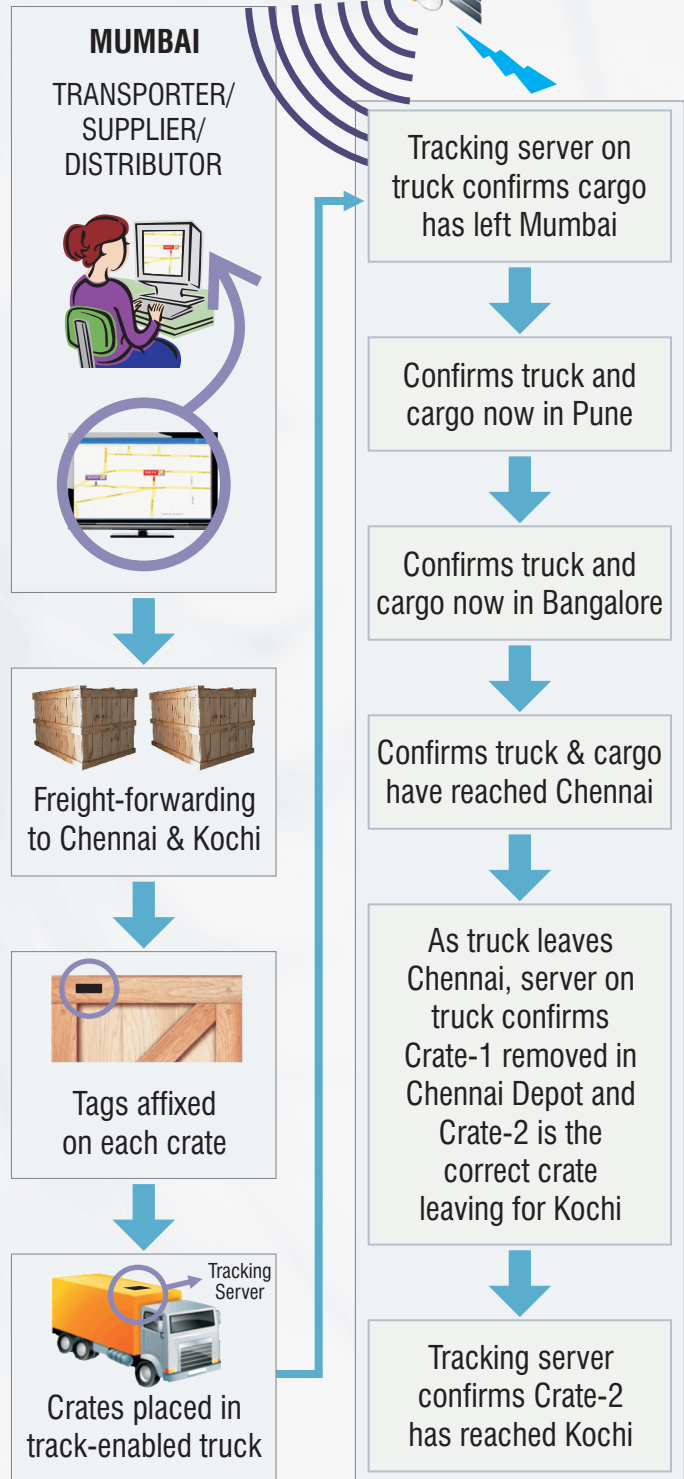

Tracking Flow

Essen reserves the right to modify specifications without notice.

© 2012 Essen