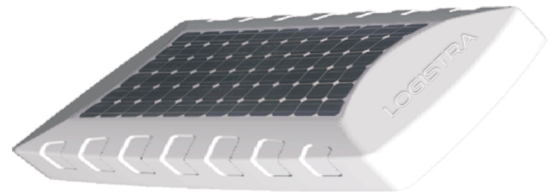

TRACKING SERVER

Approx. size: 16 x 7.5 x 7.5 cm  
Top mounted on truck for solar charging

CARGO TAG

Size: 104 x 34 x 8 mm  
Weight: 45 g

Designs subject to change without notice

- Self-powered truck-mounted Server device with built-in satellite tracking<sup>†</sup>
- Live tracking of truck as well as Metallica™ Cargo Tags inside truck
- Tags are long-lasting and heavy-duty
- Economical cost of server and tags
- Online tracking at low operating cost

Server self-powered by solar charger and internal battery. Tags can withstand 10 % acid sol., base, kerosene, diesel, ammonia, basic solvents, 150° C temp. Tags can be affixed by adhesive tape, nailed, riveted or tied to any carton, crate or even unpacked object. Tag built-in battery will last for over 3 years at one consignment per week usage.